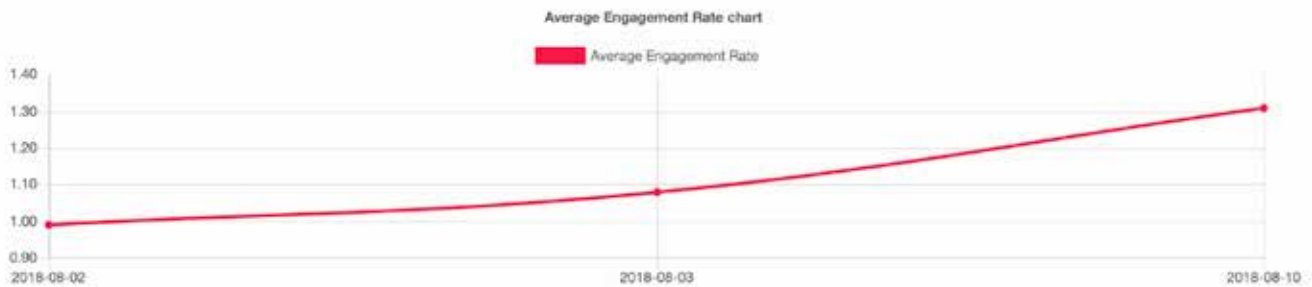

### People Statistics Summary

Followers evolution chart

Following evolution chart

### Account Stats Summary

Showing last 15 entries.

Date <span>🔗</span>		Followers		Following		Uploads	
2018-08-02	Thu	6,218	-	3,455	-	1,482	-
2018-08-03	Fri	6,239	+21	3,457	+2	1,482	-
2018-08-10	Fri	6,570	+331	3,388	-69	1,486	+4
☰ Total Summary		+352				+4	

# Future Followers Growth Projections

## Average Engagement Rate Chart

Each value in this chart is equal to the Average Engagement Rate of the account in that specific day.